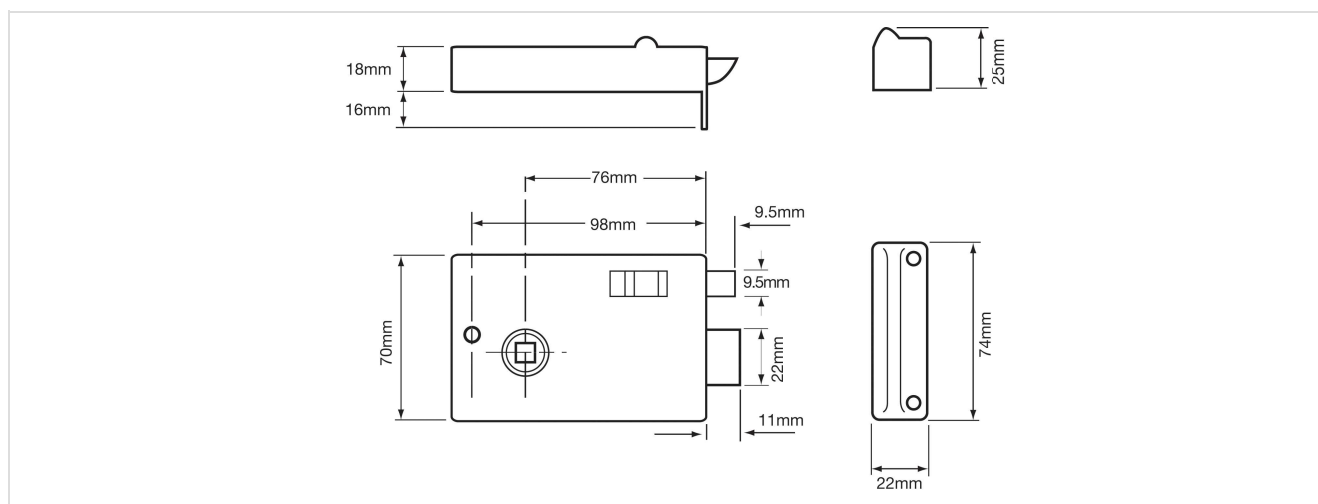

Technical Design:

Variants:

Code	Description
J1209-BJ	Lever Rim Latch